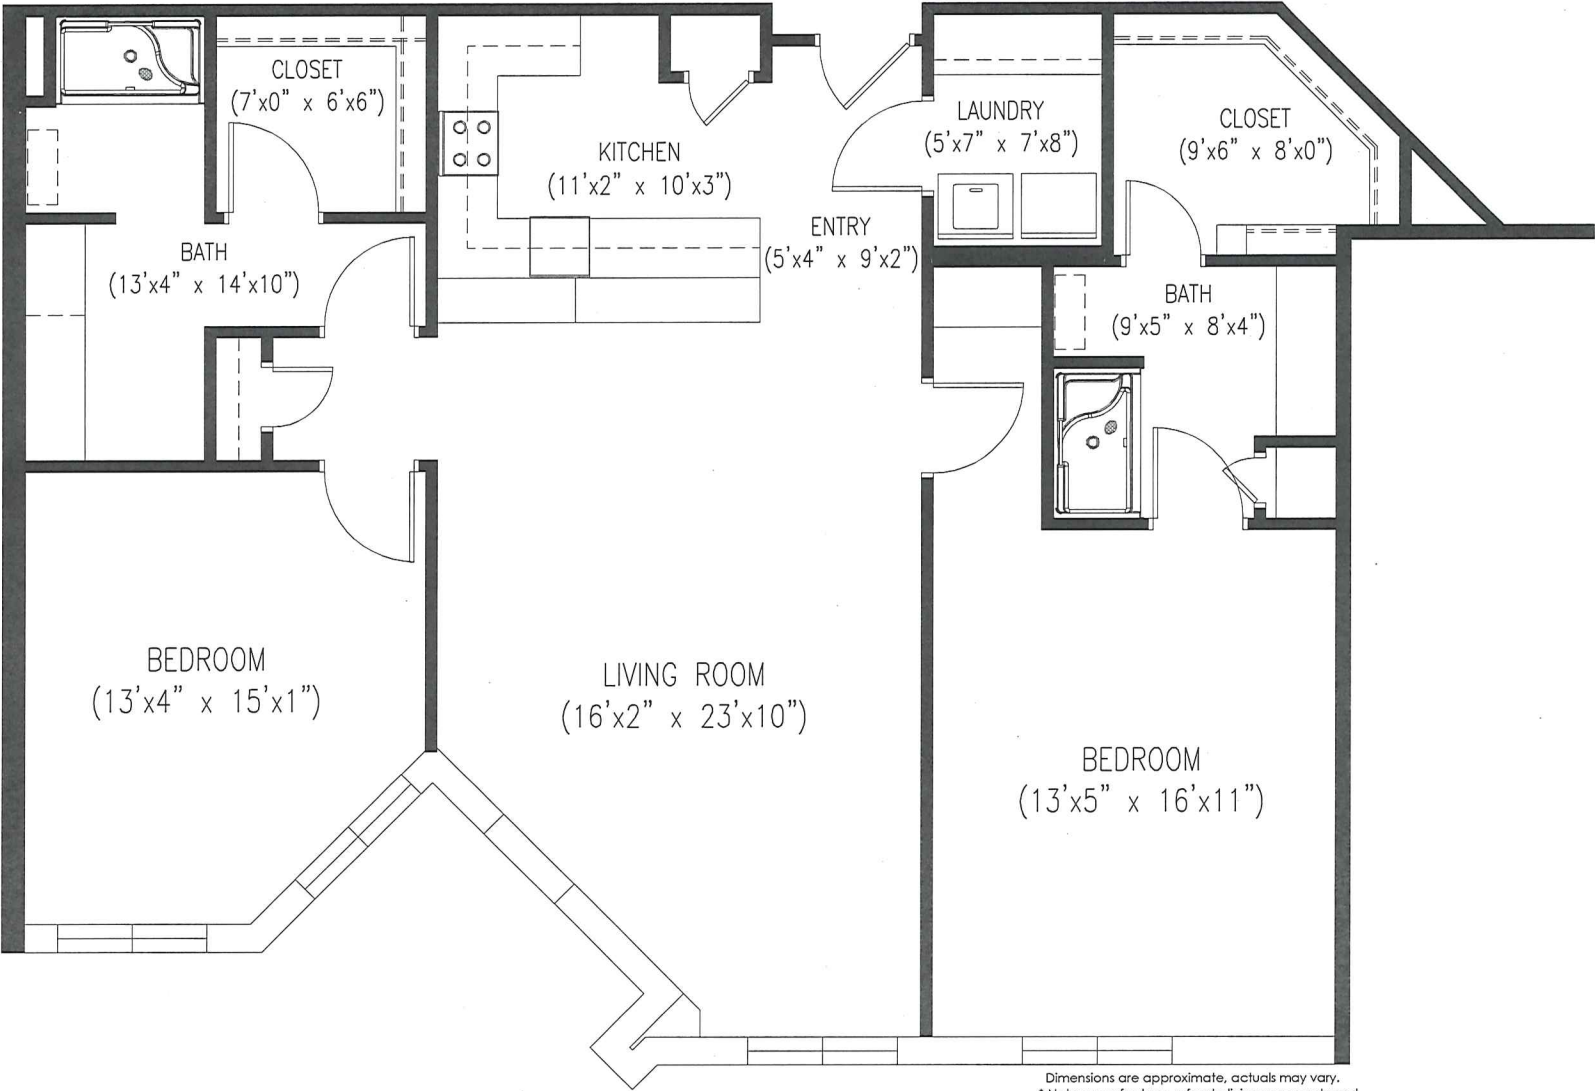

DOGWOOD (PH 4)

2 BEDROOM/2 BATH

APPRX. 1,417 SQ. FT.

Timber Springs - For more information please call:
(936) 564-1322 or (800) 940-0411