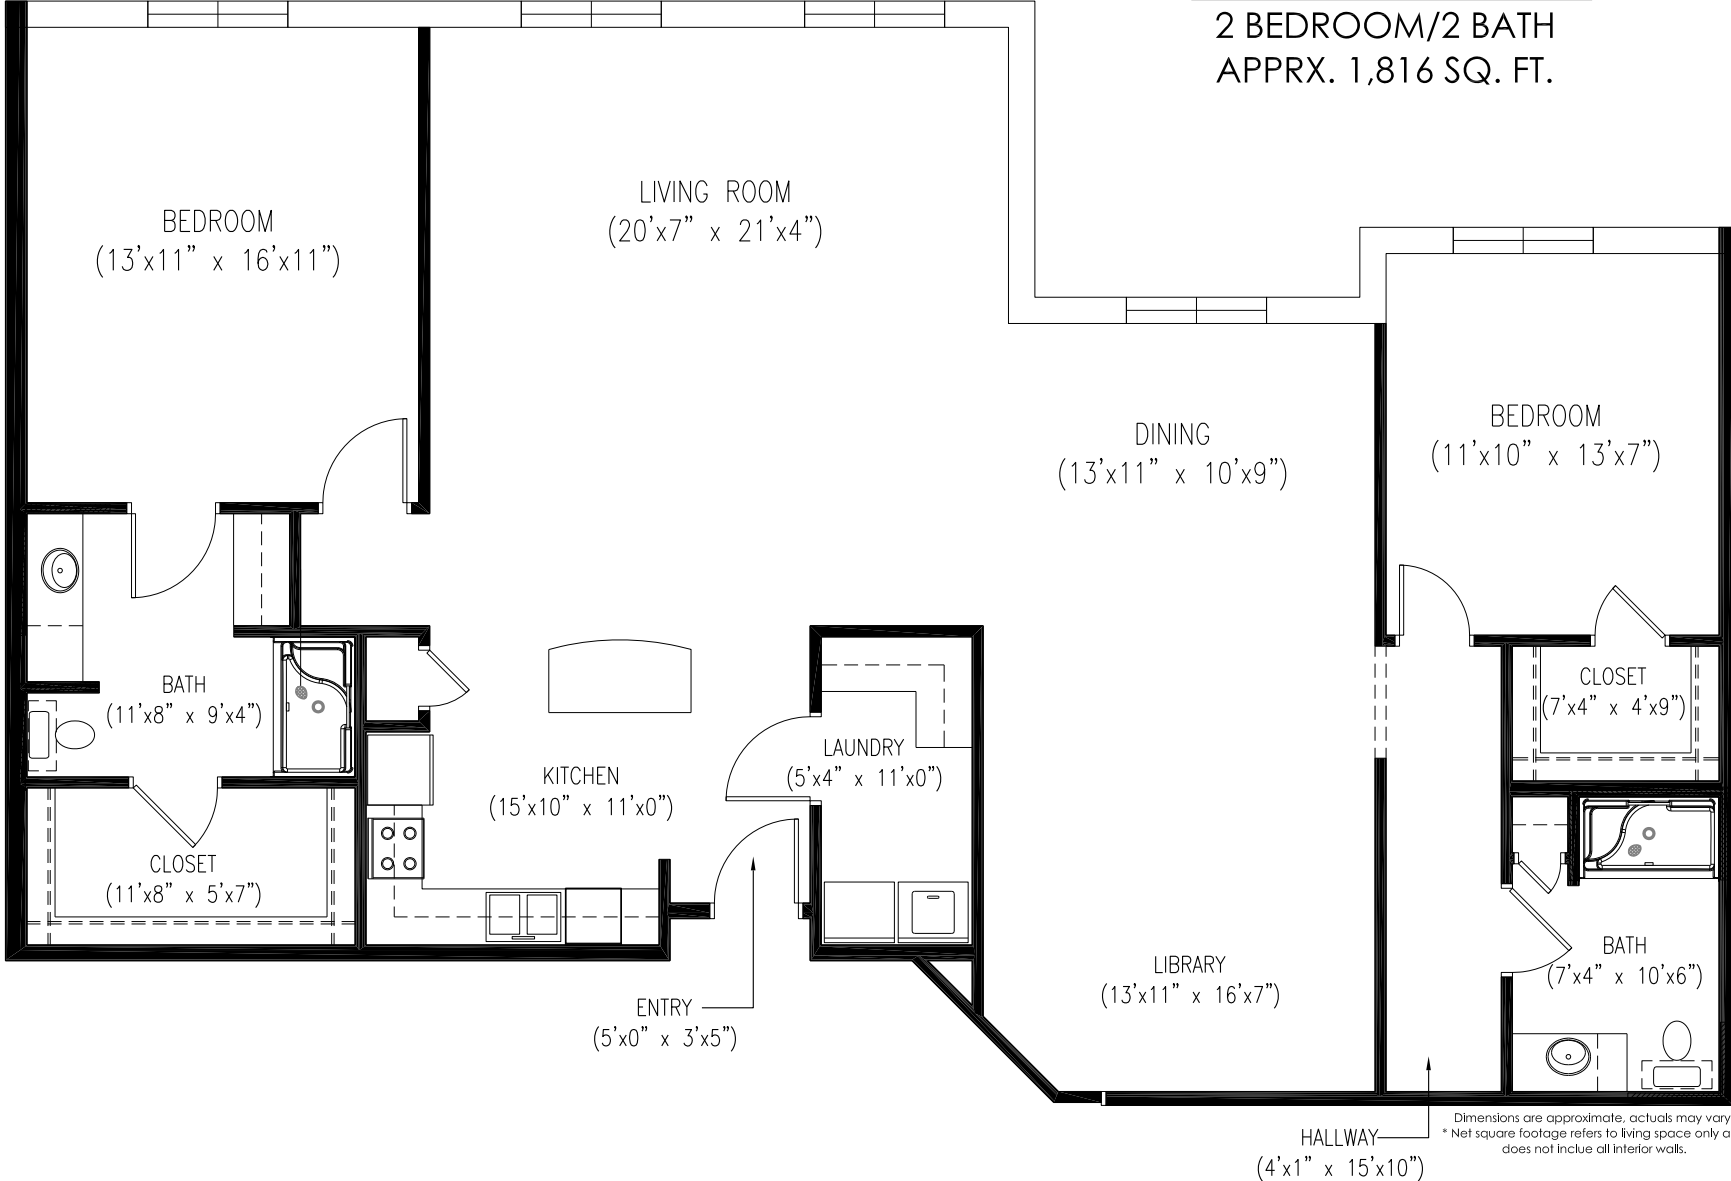

# RED BUD (PH 2)

2 BEDROOM/2 BATH  
APPRX. 1,816 SQ. FT.

Timber Springs - For more information please call:  
(936) 564-1322 or (800) 940-0411