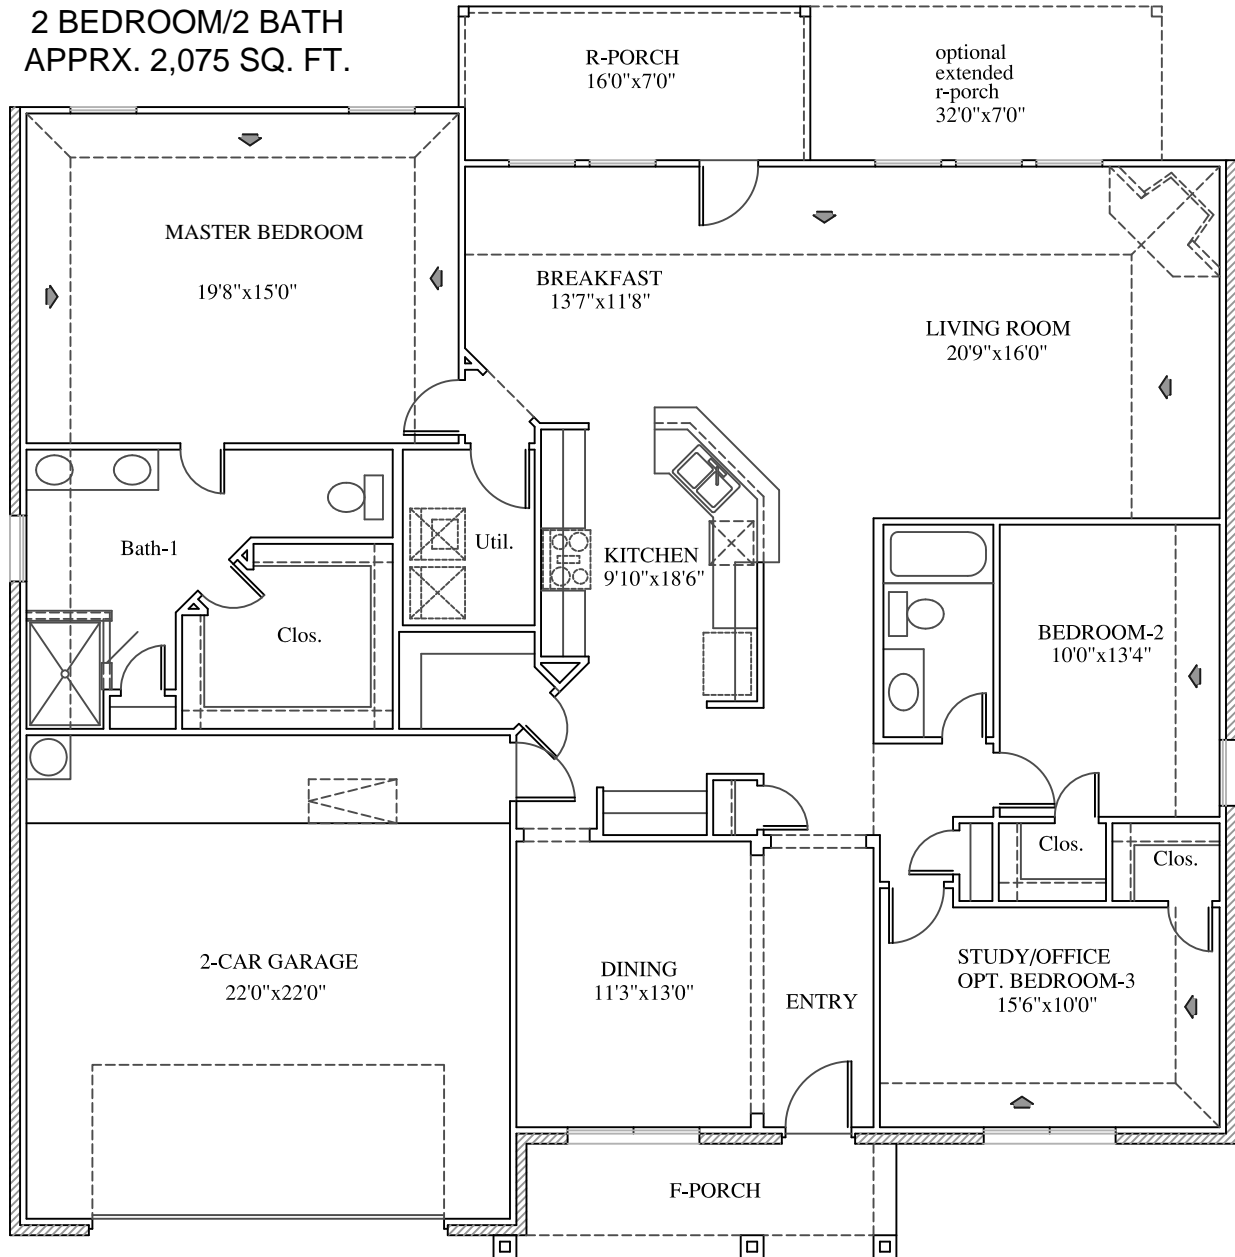

SAGE

2 BEDROOM/2 BATH
APPRX. 2,075 SQ. FT.

Timber Springs - For more information please call: (936) 564-1322 or (800) 940-0411