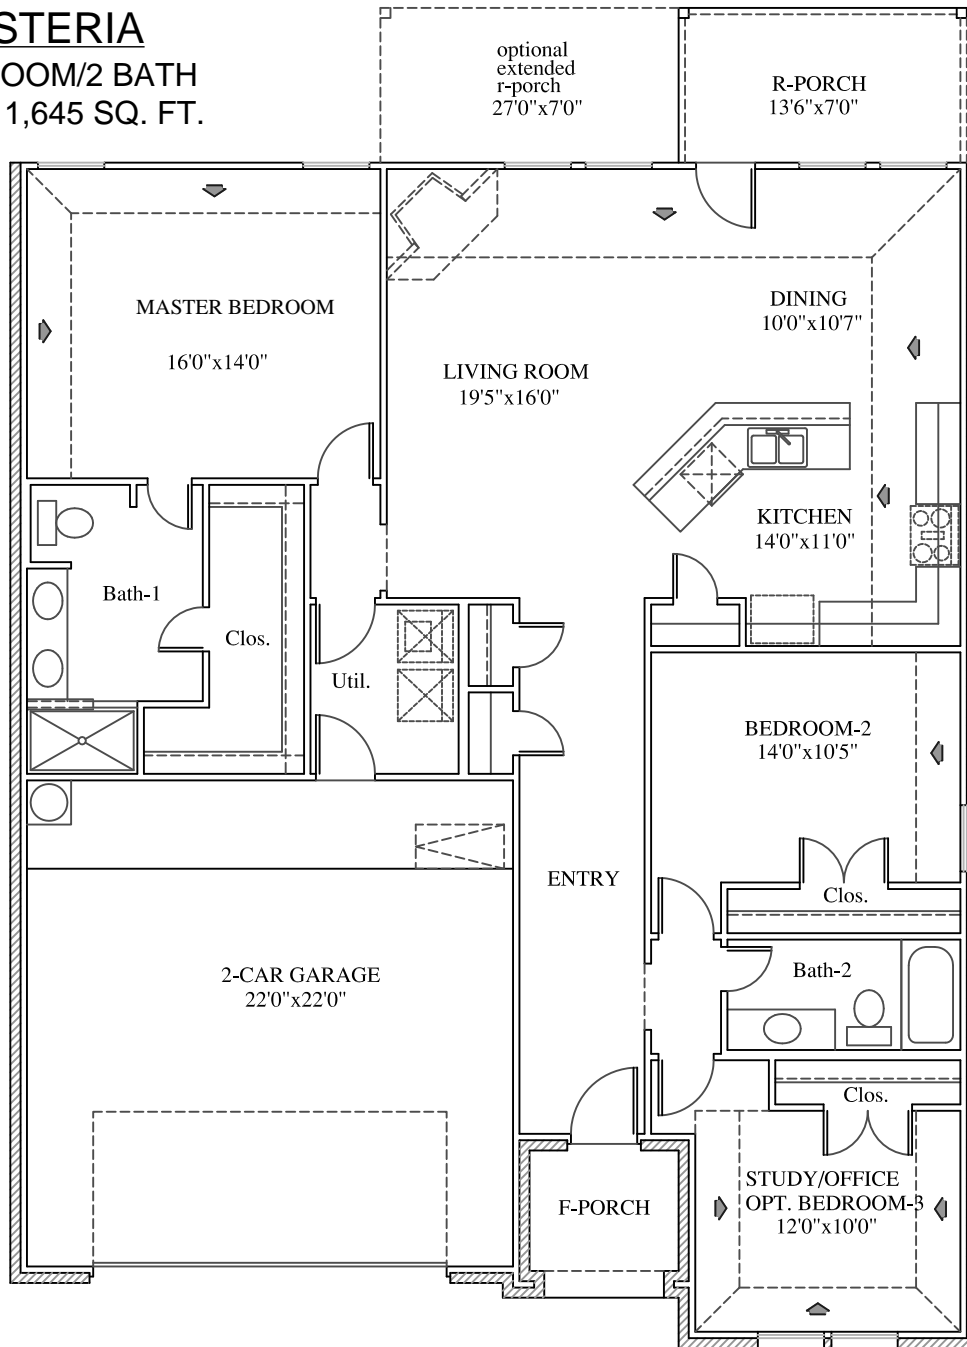

WISTERIA

2 BEDROOM/2 BATH
APPRX. 1,645 SQ. FT.

Timber Springs - For more information please call: (936) 564-1322 or (800) 940-0411